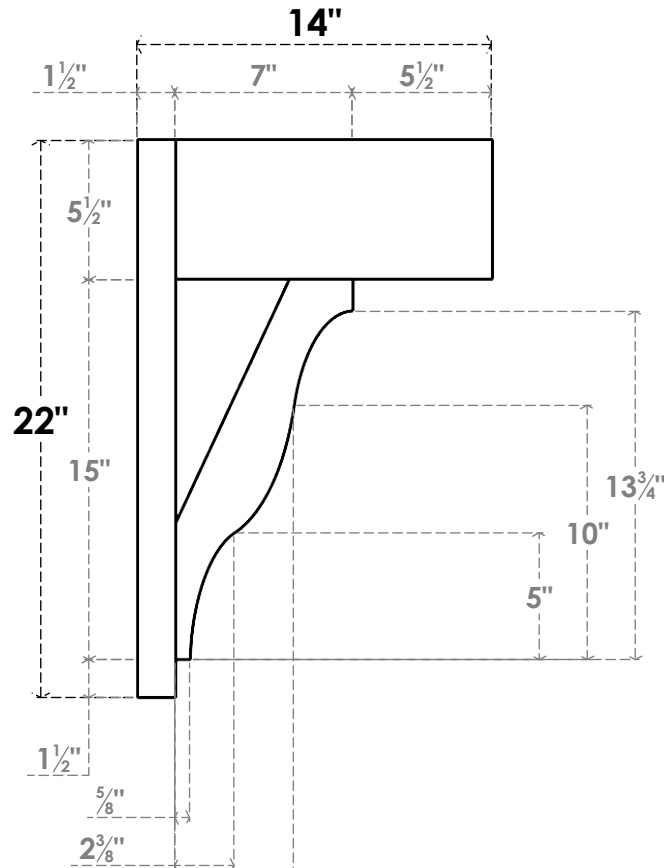

ITEM NUMBER: OUTUROC055X075X14000X22000X055X015X055FST44RCPR

5 1/2"W TOP X 7 1/2"W BACK X 14"D X 22"H X 5 1/2"T TOP X 1 1/2"T BACK TIMBERTHANE ROUGH CEDAR FUNSTON FAUX WOOD OPEN OUTLOOKER, BLOCK TOP AND BACK, 5 1/2"W CLOSED BRACE, PRIMED TAN

SIDE PROFILE

FRONT PROFILE

ISOMETRIC

EKENA MILLWORK
2300 WEST MAIN ST.
CLARKSVILLE, TX 75426
TOLL FREE: 866-607-0453
WWW.EKENAMILLWORK.COM

NOTES

1. INSTALLATION TO BE COMPLETED IN ACCORDANCE WITH MANUFACTURER'S SPECIFICATIONS.
2. DRAWING MAY NOT BE TO SCALE
3. THIS DRAWING IS INTENDED FOR DESIGN AND PLANNING PURPOSES ONLY.
4. ALL INFORMATION CONTAINED HEREIN WAS CURRENT AT THE TIME OF DEVELOPMENT BUT MUST BE REVIEWED AND APPROVED BY THE PRODUCT MANUFACTURER TO BE CONSIDERED ACCURATE.
5. TIMBERTHANE ARCHITECTURAL PRODUCTS ARE MADE FROM HIGH DENSITY URETHANE AND COME FACTORY PRIMED