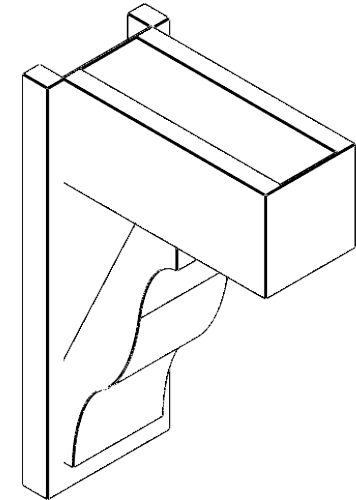

ITEM NUMBER: OUTUROC055X075X14000X22000X055X015X055FST44RCPR

5 1/2"W TOP X 7 1/2"W BACK X 14"D X 22"H X 5 1/2"T TOP X 1 1/2"T BACK TIMBERTHANE ROUGH CEDAR FUNSTON FAUX WOOD OPEN OUTLOOKER, BLOCK TOP AND BACK, 5 1/2"W CLOSED BRACE, PRIMED TAN

SIDE PROFILE

FRONT PROFILE

ISOMETRIC

EKENA MILLWORK
2300 WEST MAIN ST.
CLARKSVILLE, TX 75426
TOLL FREE: 866-607-0453
WWW.EKENAMILLWORK.COM

NOTES

1. INSTALLATION TO BE COMPLETED IN ACCORDANCE WITH MANUFACTURER'S SPECIFICATIONS.
2. DRAWING MAY NOT BE TO SCALE
3. THIS DRAWING IS INTENDED FOR DESIGN AND PLANNING PURPOSES ONLY.
4. ALL INFORMATION CONTAINED HEREIN WAS CURRENT AT THE TIME OF DEVELOPMENT BUT MUST BE REVIEWED AND APPROVED BY THE PRODUCT MANUFACTURER TO BE CONSIDERED ACCURATE.
5. TIMBERTHANE ARCHITECTURAL PRODUCTS ARE MADE FROM HIGH DENSITY URETHANE AND COME FACTORY PRIMED