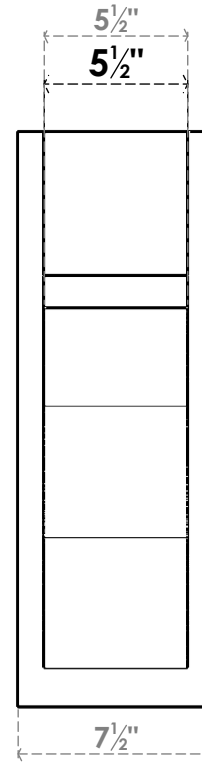

ITEM NUMBER: OUTUROC055X075X14000X22000X055X015X055FST44RCPR

5 1/2"W TOP X 7 1/2"W BACK X 14"D X 22"H X 5 1/2"T TOP X 1 1/2"T BACK TIMBERTHANE ROUGH CEDAR FUNSTON FAUX WOOD OPEN OUTLOOKER, BLOCK TOP AND BACK, 5 1/2"W CLOSED BRACE, PRIMED TAN

SIDE PROFILE

FRONT PROFILE

ISOMETRIC

EKENA MILLWORK
2300 WEST MAIN ST.
CLARKSVILLE, TX 75426
TOLL FREE: 866-607-0453
WWW.EKENAMILLWORK.COM

NOTES

1. INSTALLATION TO BE COMPLETED IN ACCORDANCE WITH MANUFACTURER'S SPECIFICATIONS.
2. DRAWING MAY NOT BE TO SCALE
3. THIS DRAWING IS INTENDED FOR DESIGN AND PLANNING PURPOSES ONLY.
4. ALL INFORMATION CONTAINED HEREIN WAS CURRENT AT THE TIME OF DEVELOPMENT BUT MUST BE REVIEWED AND APPROVED BY THE PRODUCT MANUFACTURER TO BE CONSIDERED ACCURATE.
5. TIMBERTHANE ARCHITECTURAL PRODUCTS ARE MADE FROM HIGH DENSITY URETHANE AND COME FACTORY PRIMED